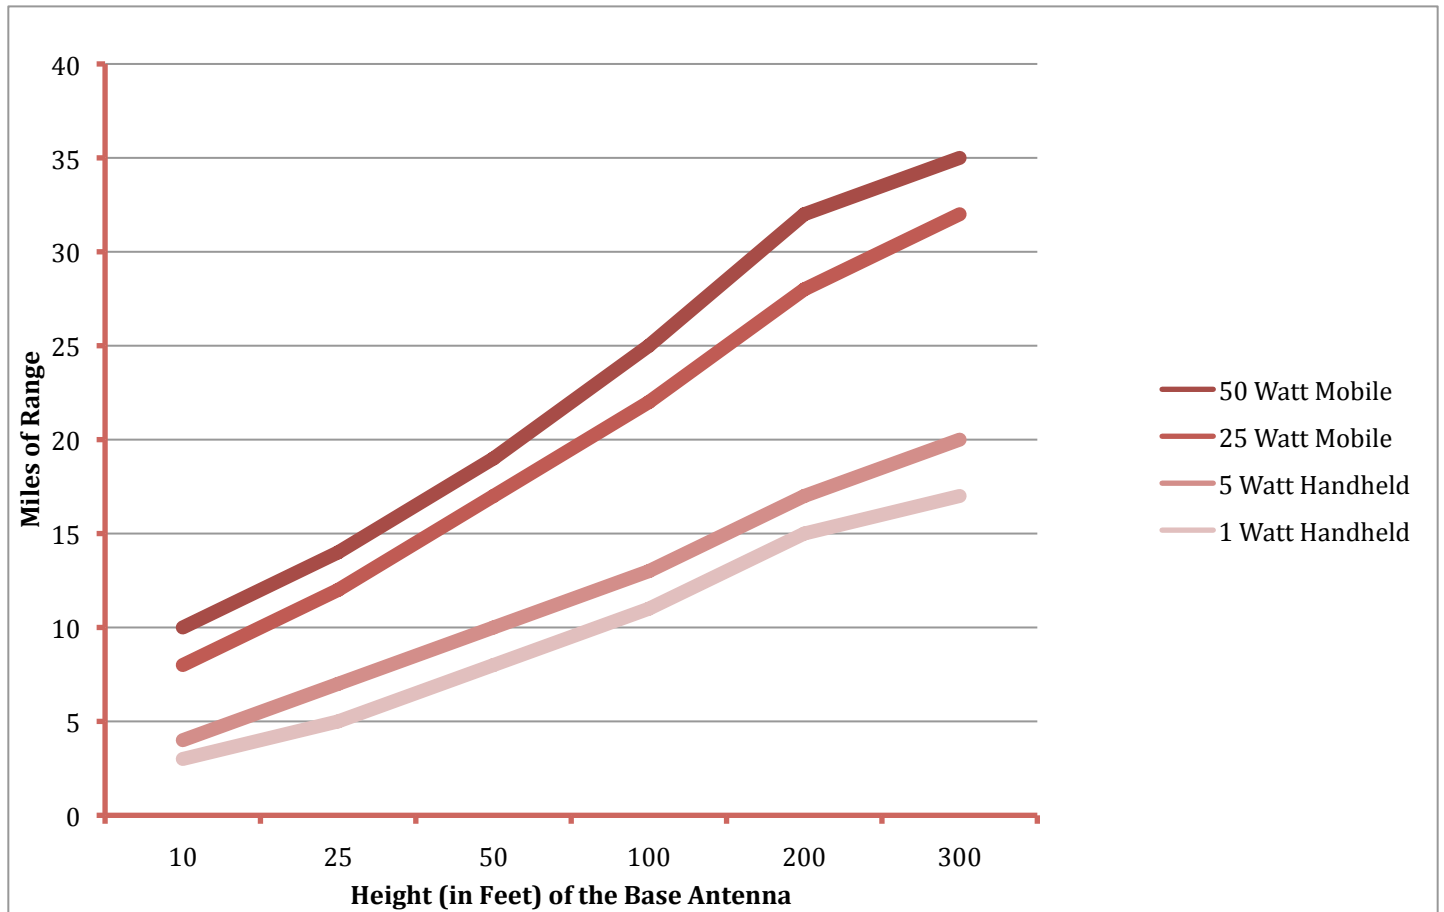

FM Two-Way Radio Range Table

FM TWO-WAY RADIO RANGE TABLE

*For VHF (150 - 174 MHz) or UHF (450 - 470 MHz) systems operating over flat land without dense or multiple (5 or more) story buildings. Assumes gain antennas on base and mobiles. Call Express Radio for operation under any other conditions **800 470 0765**